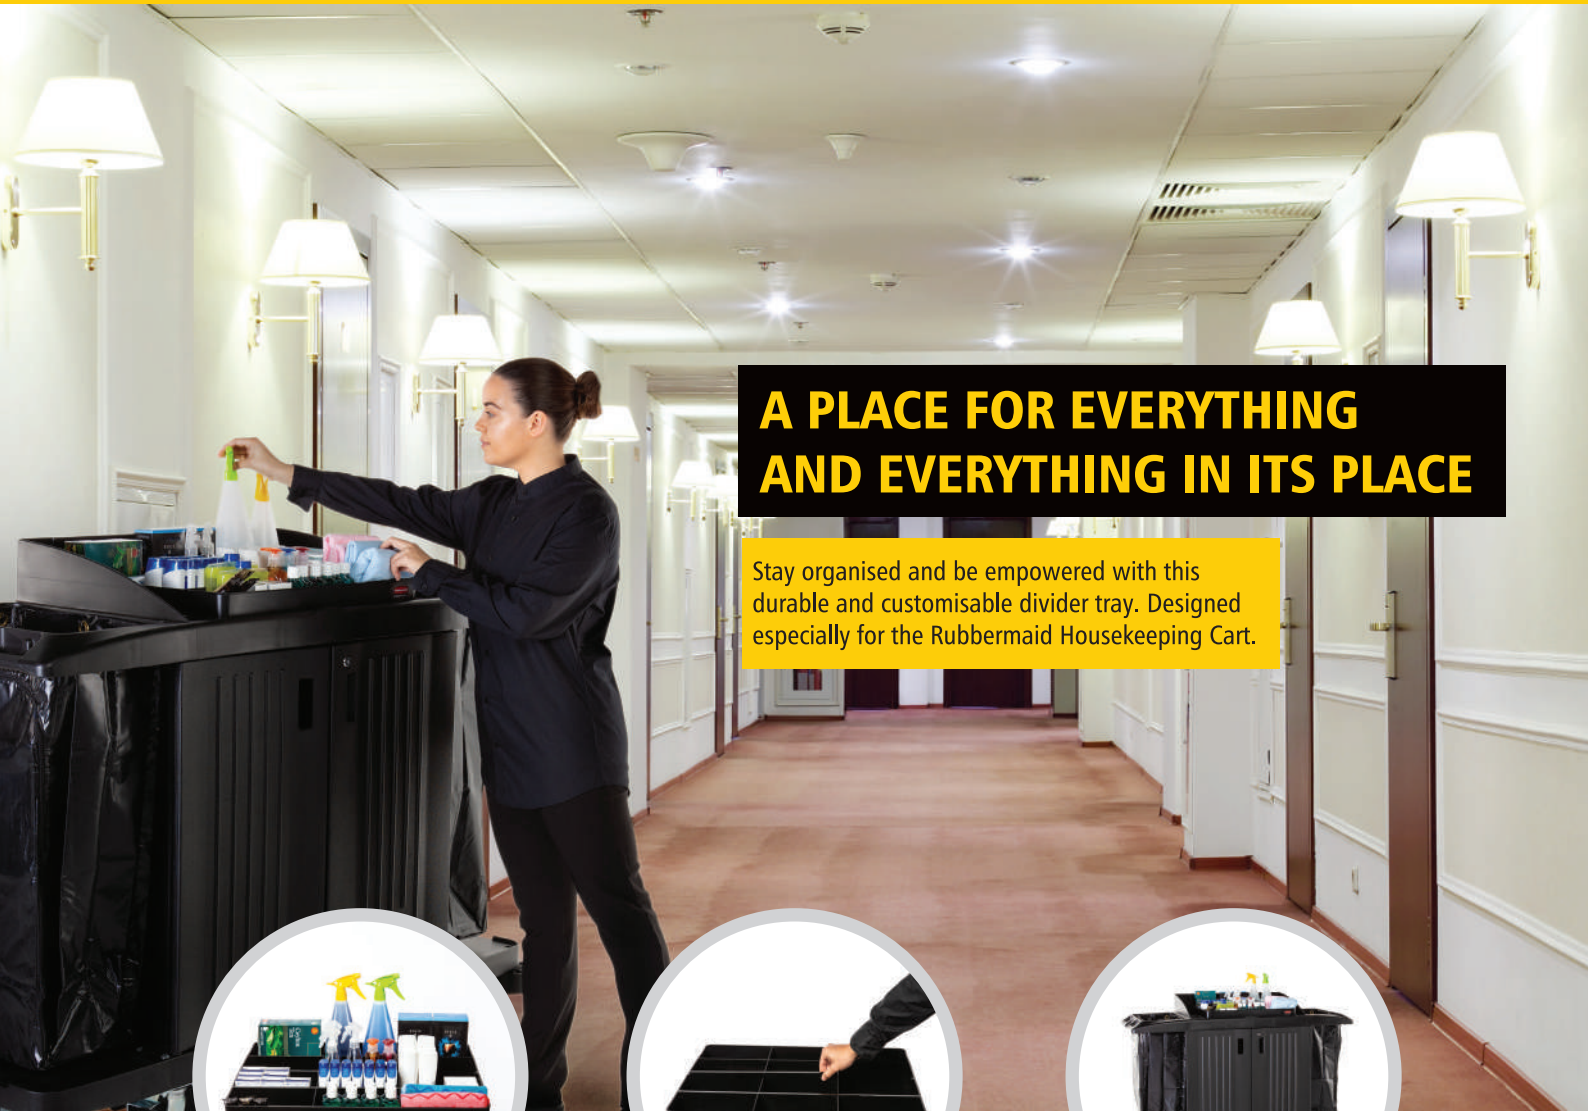

# DIVIDER TRAY FOR HOUSEKEEPING CARTS

**A PLACE FOR EVERYTHING  
AND EVERYTHING IN ITS PLACE**

Stay organised and be empowered with this durable and customisable divider tray. Designed especially for the Rubbermaid Housekeeping Cart.

### CUSTOMISABLE

Flexible Partitions means it is easy to configure. Can create up to 11 sections.